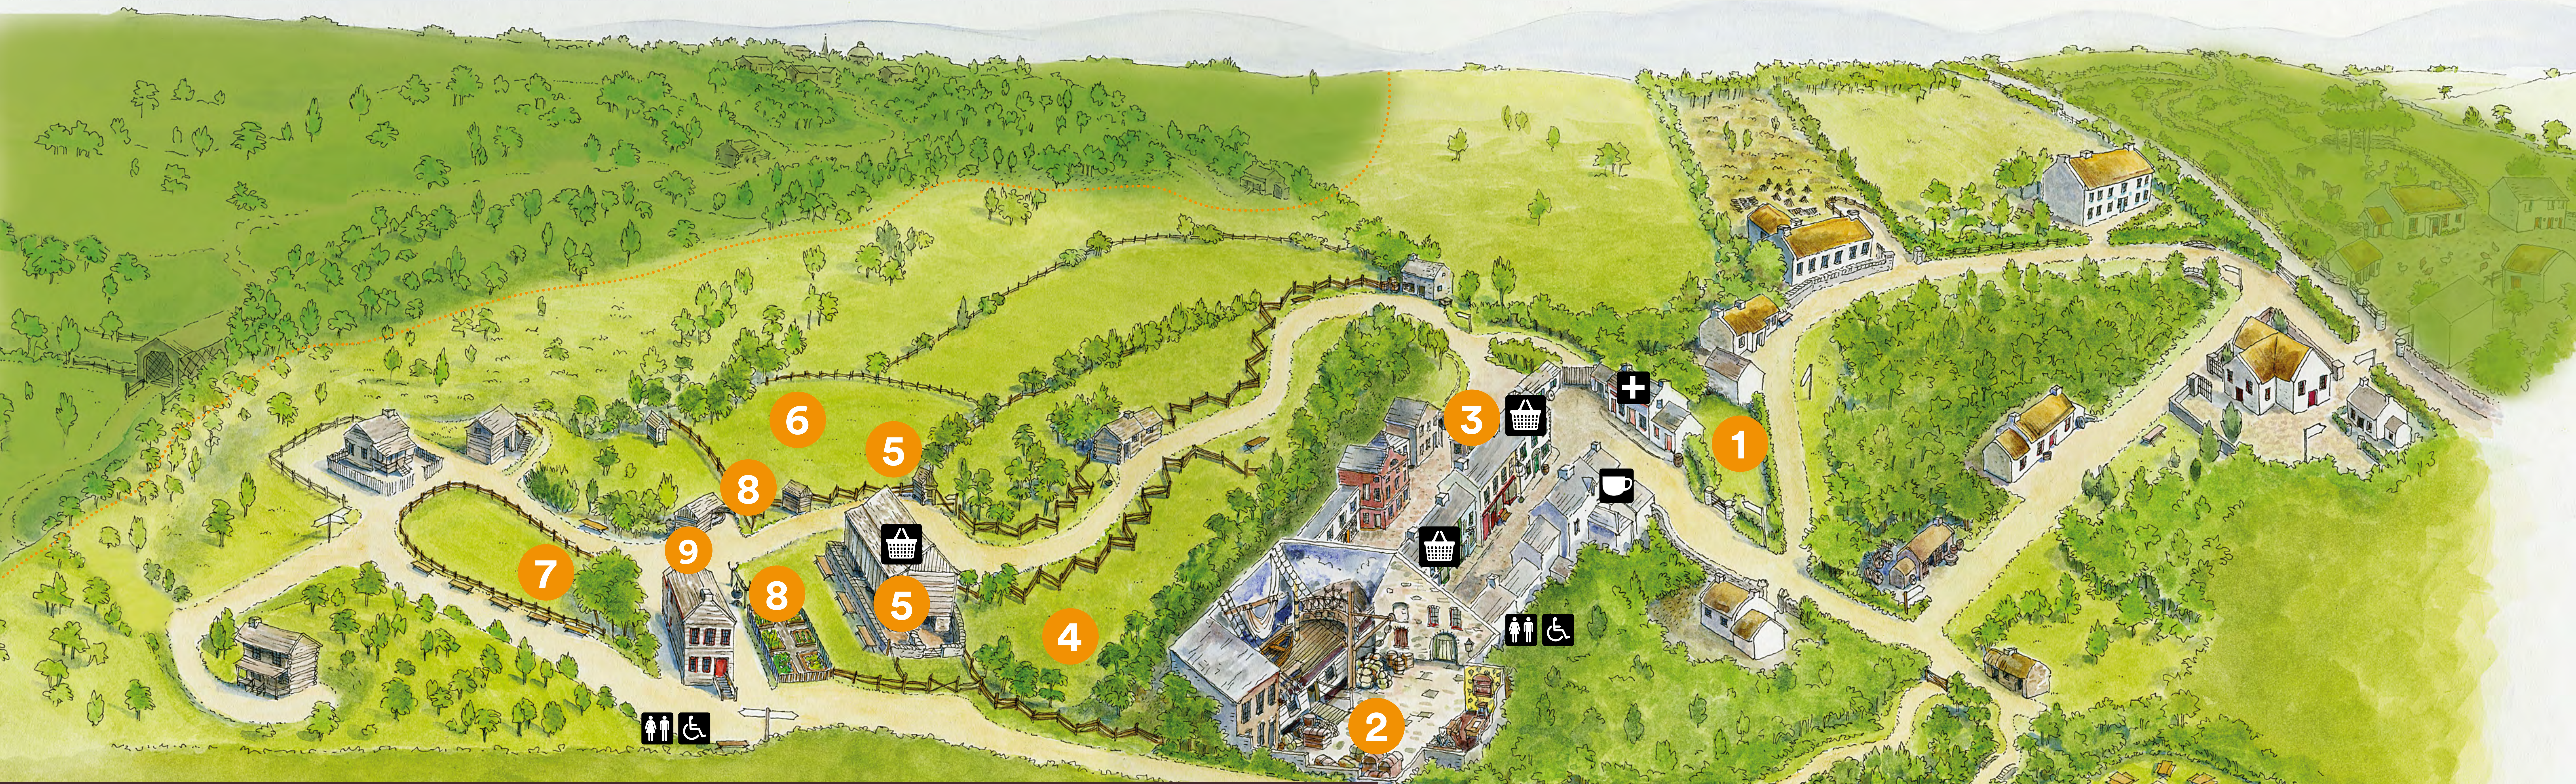

# Festival Map

# BLUEGRASS OMAGH

- Parking
- Tickets and Information Desk
- Toilets
- Adapted Toilets
- Parent and Baby Room
- Adapted Parking
- Shop
- Café
- Picnic Area
- First Aid

- 1** Fermanagh & Omagh District Council Stage @ School Field
- 2** Spirit of Bluegrass @ Ship and Dockside Gallery
- 3** Geordie McAdam Open Mic Stage @ The Wheelwrights Yard
- 4** Smoky Mountain Stage @ Log Cabin Field
- 5** Pickin' Patch Festival Merchandise
- 6** Silverbirch Hotel Main Stage @ Barn Field
- 7** Appalachian Family Fun @ The West Pennsylvania Field
- 8** Food & Bar
- 9** Meet the Guitar Maker @ Pennsylvania Log Farmhouse
- 10** McConversations @ Emigrants Gallery